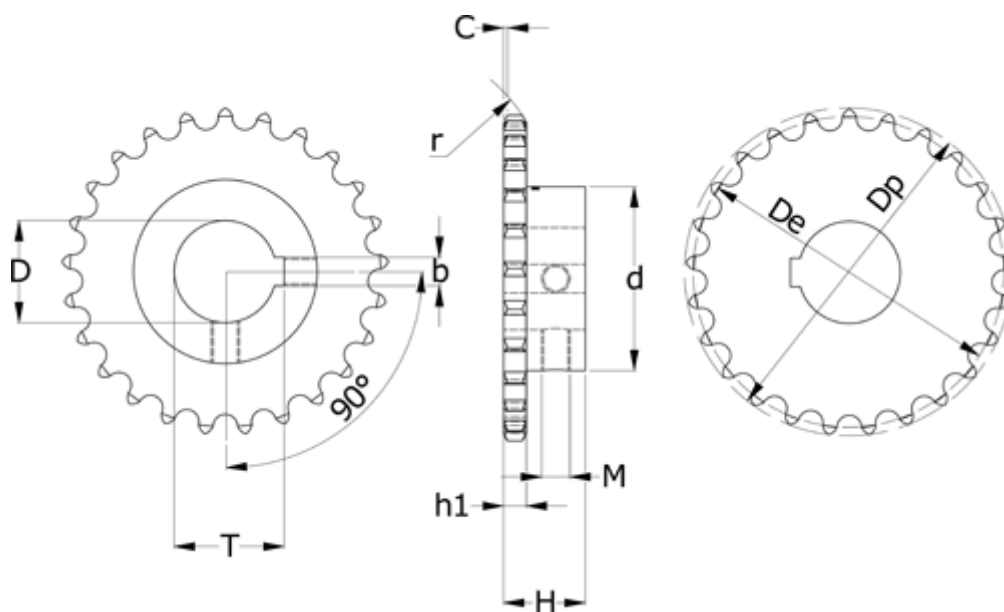

Article number: 616011008012025

Description: Sprocket 16 B-1 Z=12 simplex  
bore 25H7 with keyway

## Measures

b = 8	M = M6
C = 2.5	Number of teeth = 12
d = 69	Pitch = 25.4
D = 25	r = 26
De = 98.14	t = 28.3
Dp = 109	
H = 40	
h1 = 16.2	